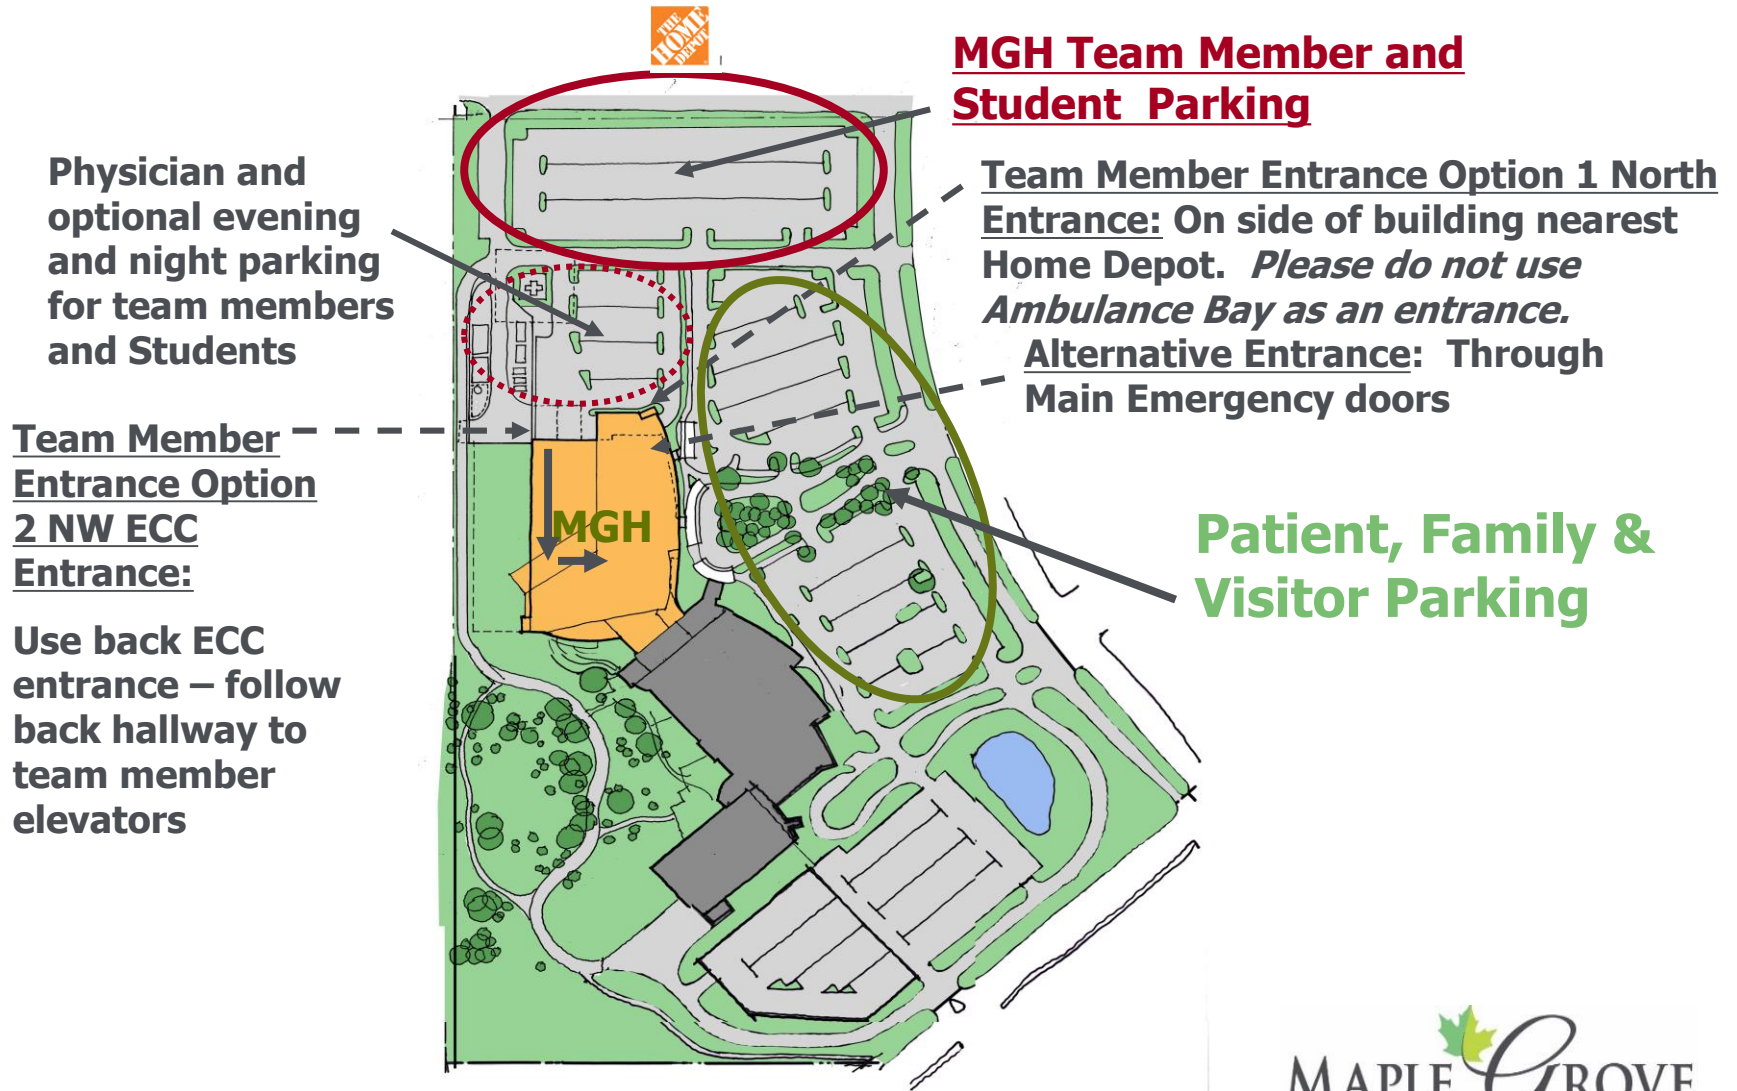

MGH Team Member Parking/Entrance

MGH Team Member and Student Parking

Team Member Entrance Option 1 North Entrance: On side of building nearest Home Depot. *Please do not use Ambulance Bay as an entrance.*

Alternative Entrance: Through Main Emergency doors

Physician and optional evening and night parking for team members and Students

Team Member Entrance Option 2 NW ECC Entrance:

Use back ECC entrance – follow back hallway to team member elevators

Patient, Family & Visitor Parking